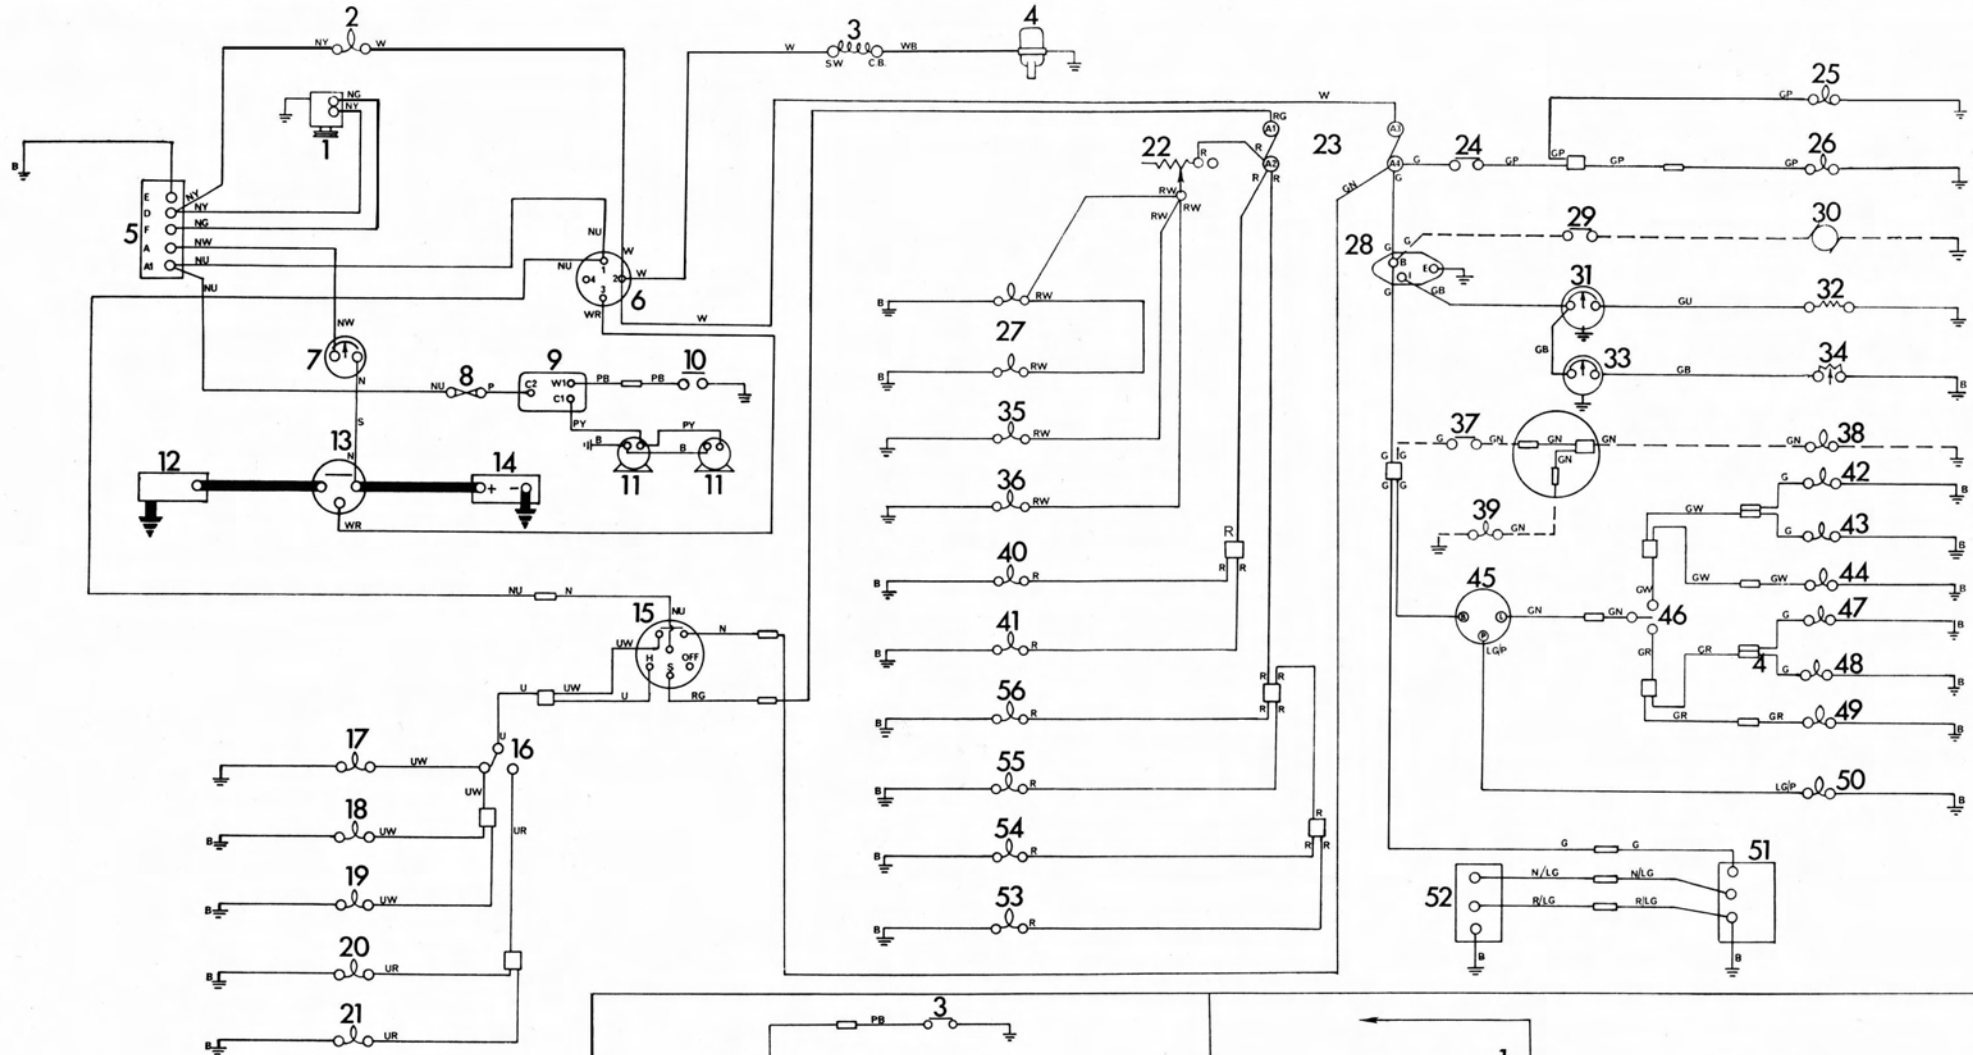

ELECTRICAL SYSTEM

Fig. 56

KEY TO FIG. 56

- 1. Generator.
- 2. Ignition Warning Lamp.
- 3. Ignition Coil.
- 4. Distributor.
- 5. Control Box.
- 6. Ignition Switch.
- 7. Ammeter.
- 8. Horns Fuse.
- 9. Horn Relay.
- 10. Horn Push.
- 11. Horns.
- 12. Starter Motor.
- 13. Starter Solenoid.
- 14. Battery.
- 15. Lighting Switch.
- 16. Dip Switch.
- 17. High Beam Indicator Lamp.
- 18. Headlamp High Beam, R.H.
- 19. Headlamp High Beam, L.H.
- 20. Headlamp Dip Beam, R.H.
- 21. Headlamp Dip Beam, L.H.
- 22. Instrument Illumination Rheostat.
- 23. Fuse Unit.
- 24. Stop Lamp Switch
- 26. Stop Lamp, R.H.
- 26. Stop Lamp L.H.

- 27. Ammeter and Gauges Illumination.
- 28. Voltage Stabilizer.
- 29. Heater Blower Motor
- 30. Heater Blower Motor
- 31. Temperature Indicator Gauge.
- 32. Temperature Transmitter.
- 33. Fuel Gauge.
- 34. Tank Unit.
- 35. Speedometer Illumination.
- 36. Tachometer Illumination.
- 37. Reversing Lamp Switch
- 38. Reversing Lamp
- 39. Reversing Lamp.
- 40. Parking Lamp R.H.
- 41. Parking Lamp L.H.
- 42. Direction Indicator R.H. Front.
- 43. Direction Indicator R.H. Front Repeater.
- 44. Direction Indicator R.H. Rear.
- 45. Flasher Unit.
- 46. Direction Indicator Switch.
- 47. Direction Indicator L.H. Front.
- 48. Direction Indicator L.H. Front Repeater.
- 49. Direction Indicator L.H. Rear.

FRANCE ONLY

- A1. Fuse.
- A2. Horn Relay.
- B1. Relay.
- B2. Solenoid.
- B3. Column Control.
- B4. Transmission Switches.
- A4. Switch.
- A5. Horn low note.

} Overdrive
Optional
Extras

CABLE COLOUR CODE

- B.** Black.
- U.** Blue.
- N.** Brown.
- G.** Green.
- K.** Pink.
- P.** Purple.
- R.** Red.
- S.** Slate.
- W.** White.
- Y.** Yellow.
- D.** Dark.
- L.** Light.
- M.** Medium.